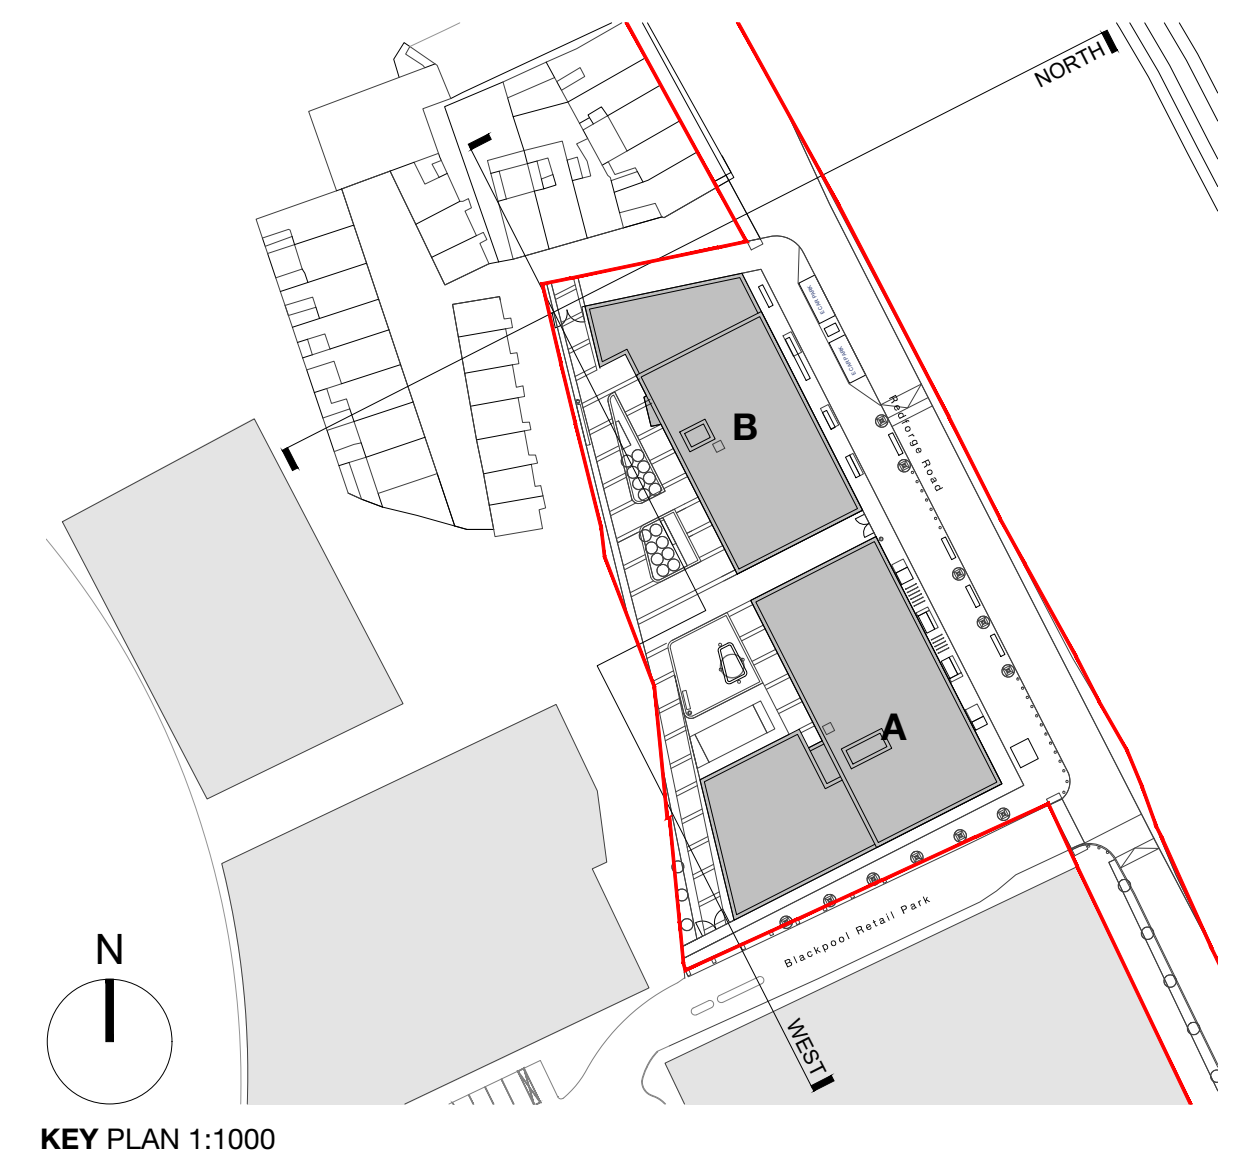

# PROPOSED ELEVATIONS

West Elevation

North Elevation

**Notes**

**Butler \ Cammoranesi architects**  
 6 George's Quay, Cork  
 T +353 21 2417273 \ E info@butlercammoranesi.ie  
 butlercammoranesi.ie

**RIA** Registered Architect 2021

**Project name** Redforge Road SHD Residential Development **Project no** 19082

**Client** Bellmount Developments Limited

**Drawing** Proposed West and North Elevations **Series** Planning **Scale** 1:200@A1